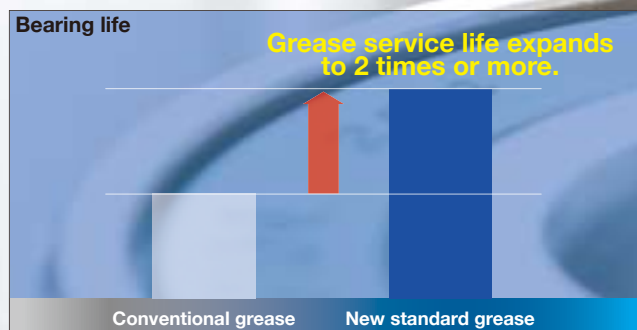

Test bearing 6203-2NKE
Rotating speed 10000 rpm (Inner ring rotation)
Radial load Fr=500 N
Ambient temp. 120°C

Environmentally-Friendly, conforms to ELV and RoHS directive

Free from hazardous substances such as hexavalent chromium