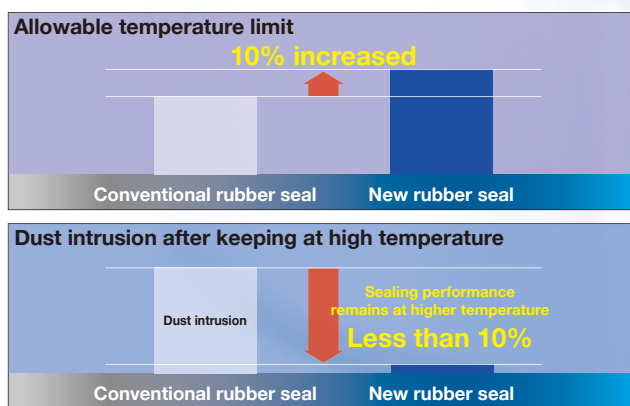

Test bearing 6206-2NSE, 6206-2NSE9
Circumstance Muddy water sprayed
Rotating speed 1000 rpm (Inner ring rotation), Intermittent Test period 20 hours
Test method Compare the amount of intruded dust in test bearings with rubber seals degraded at high temperature (140°C x 70 hours)

NACHI original high performance grease

- Modifying the base oil improves high temperature performance without sacrificing the low noise and low torque properties of the conventional grease.
- New standard grease has two times longer grease life than the conventional grease at 120°C.